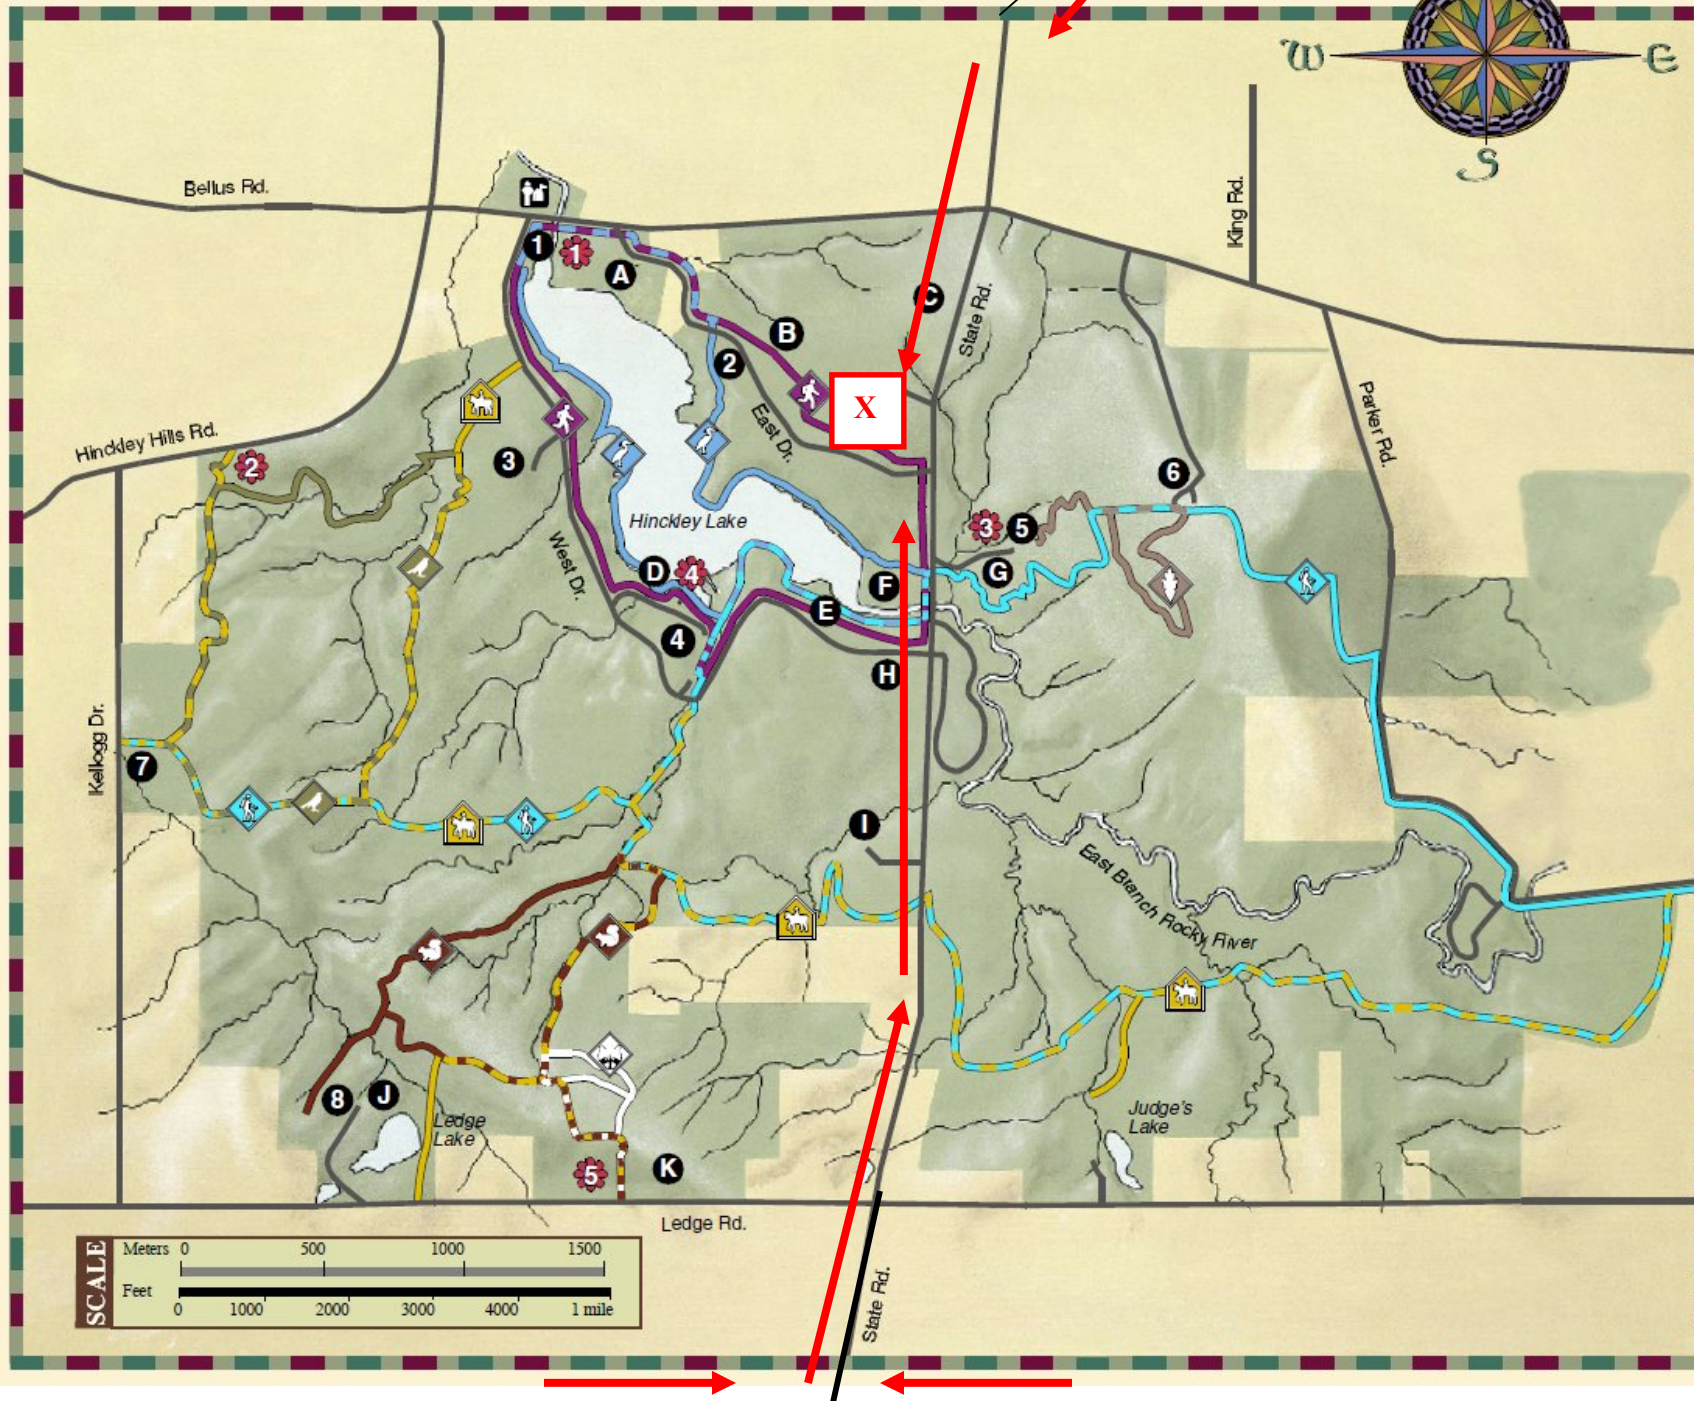

Hinckley Reservation

RT 303

X = FIELD

FROM 303 HEAD SOUTH ON STATE TO EAST DRIVE & TURN RIGHT. FIELD ON RIGHT

FROM RT 18 HEAD NORTH TO EAST DRIVE & TURN LEFT. FIELD ON RIGHT

NOTE
RT 18 & RT 303 ARE NOT TO SCALE. RT 18 & STATE RD IS ABOUT 10 -- 15 MINUTES AWAY. RT 303 & STATE IS ABOUT 3 - 5 MIN AWAY.

RT 18